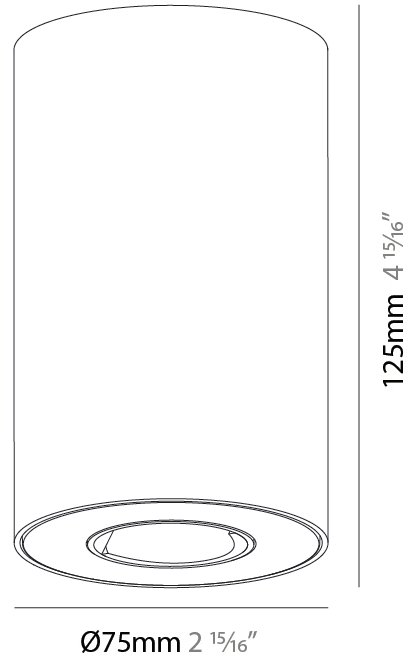

GENERAL

Series: Oiko Pro Round
Subseries: Oiko Pro Wallwash
Partner: Prolicht
Division: Architectural
Installation: Surface
Product Type: Wallwash
Mounting Location: Ceiling
Light Distribution: Direct

PHYSICAL

Shape: Cylinder
Diameter (mm): 75
Diameter (in): 2 ¹⁵/₁₆
Height (mm): 125
Height (in): 4 ¹⁵/₁₆
Weight (kg): 0.452
Fixture Finish: SSR / BKV / CWI / CRY / HAB / UFT / ITA / RUA / FTG / MYG / LOD / PUS / FRO / FUP / KIA / POP / BLS / SPG / MEY / GOH / CHC / COM / ABZ / JAG / OBR / MOS / ROR
Fixture Material: Metal

ELECTRICAL

Lamp Type: LED (Zhaga Standard)
Input Wattage (W): 13
Total Output Wattage (W): 11.8
Dimming: Non-Dimming / Phase Dimming (120vac Only)
Driver Included: Yes
Driver Location: Integrated
Driver Type: Constant Current - Universal
Driver Class: Class 2
Input Voltage (V): 120 - 277
Upon Request: Remote: 0-10Vdc dimming / Phase dimming 120Vac / Non-dimming 120/277Vac (No Cover Plate)

LED

Color Temperature (°K): 2700 / 3000 / 3500 / 4000
Max. Delivered Lumen (lm): 1244 / 1220 / 1278 / 1289
Nominal Lumen (lm): 1473 / 1468 / 1538 / 1552
CRI: >90 CRI
Lamp Life (hrs): 50000

OPTICAL

Adjustability: Fixed

RATINGS AND CERTIFICATIONS

Certified By: Certified for North American Standards
IP rating: IP20